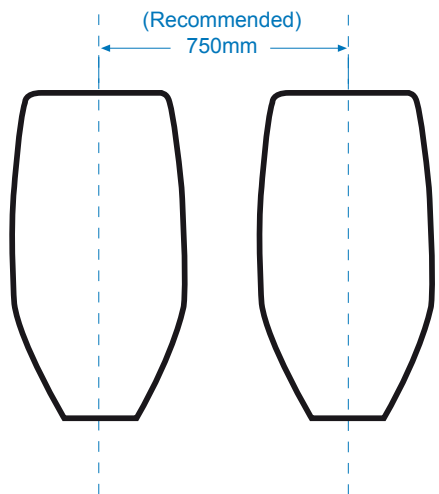

Installation Instructions

www.waterlessurinal.ca

compactplus	14.001	Static Display
compactinfo	14.101	Backlit Display

45 degree floor outlet adaptor supplied with the urinal

90 degree wall outlet adaptor supplied with the urinal

* Please allow for a 2 Degree angle on Drain Pipe
 * Copper Pipes not recommended for use

Skyward Farm Inc.
 Phone: (403) 931-2189
 Fax : (403) 931-0092
 Email: claus@waterlessurinal.ca

URIMAT compactplus, compactinfo