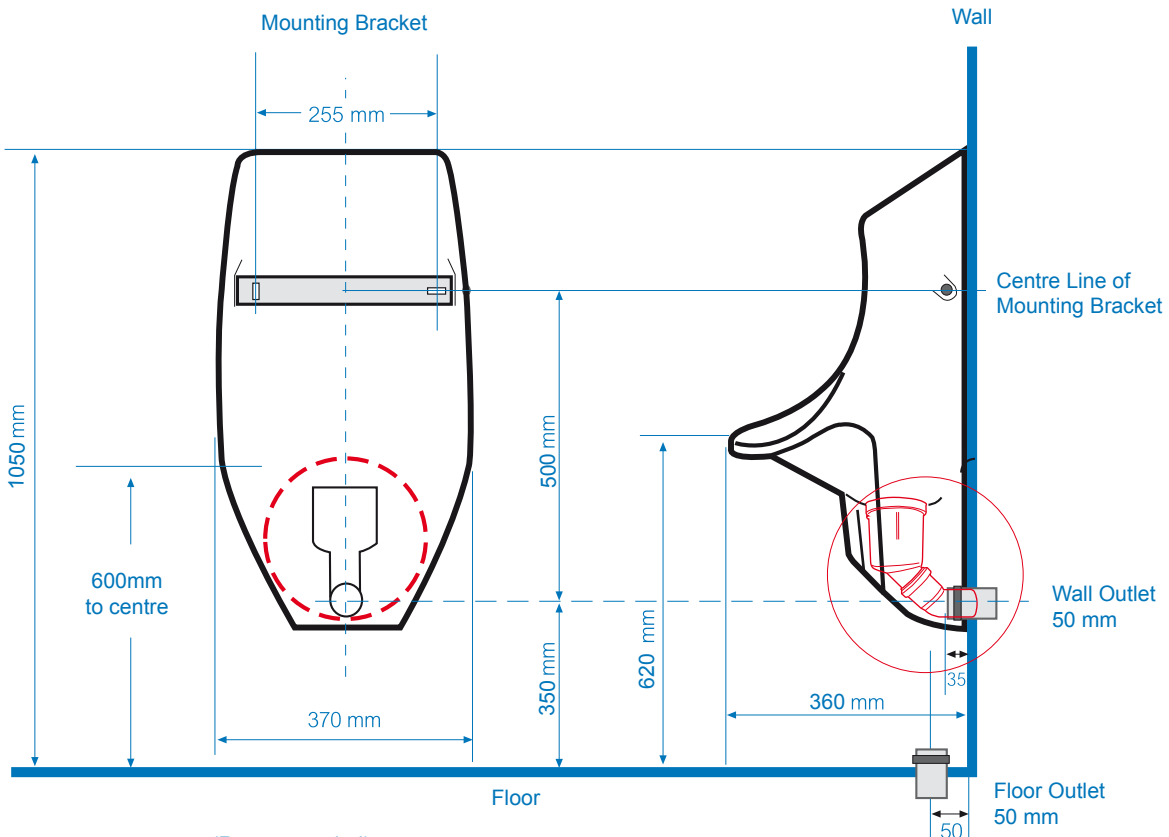

Installation Instructions

www.waterlessurinal.ca

compactplus	14.001	Static Display
compactinfo	14.101	Backlit Display

45 degree floor outlet adaptor supplied with the urinal

90 degree wall outlet adaptor supplied with the urinal

* Please allow for a 2 Degree angle on Drain Pipe
 * Copper Pipes not recommended for use

Skyward Farm Inc.
 Phone: (403) 931-2189
 Fax : (403) 931-0092
 Email: claus@waterlessurinal.ca

URIMAT compactplus, compactinfo